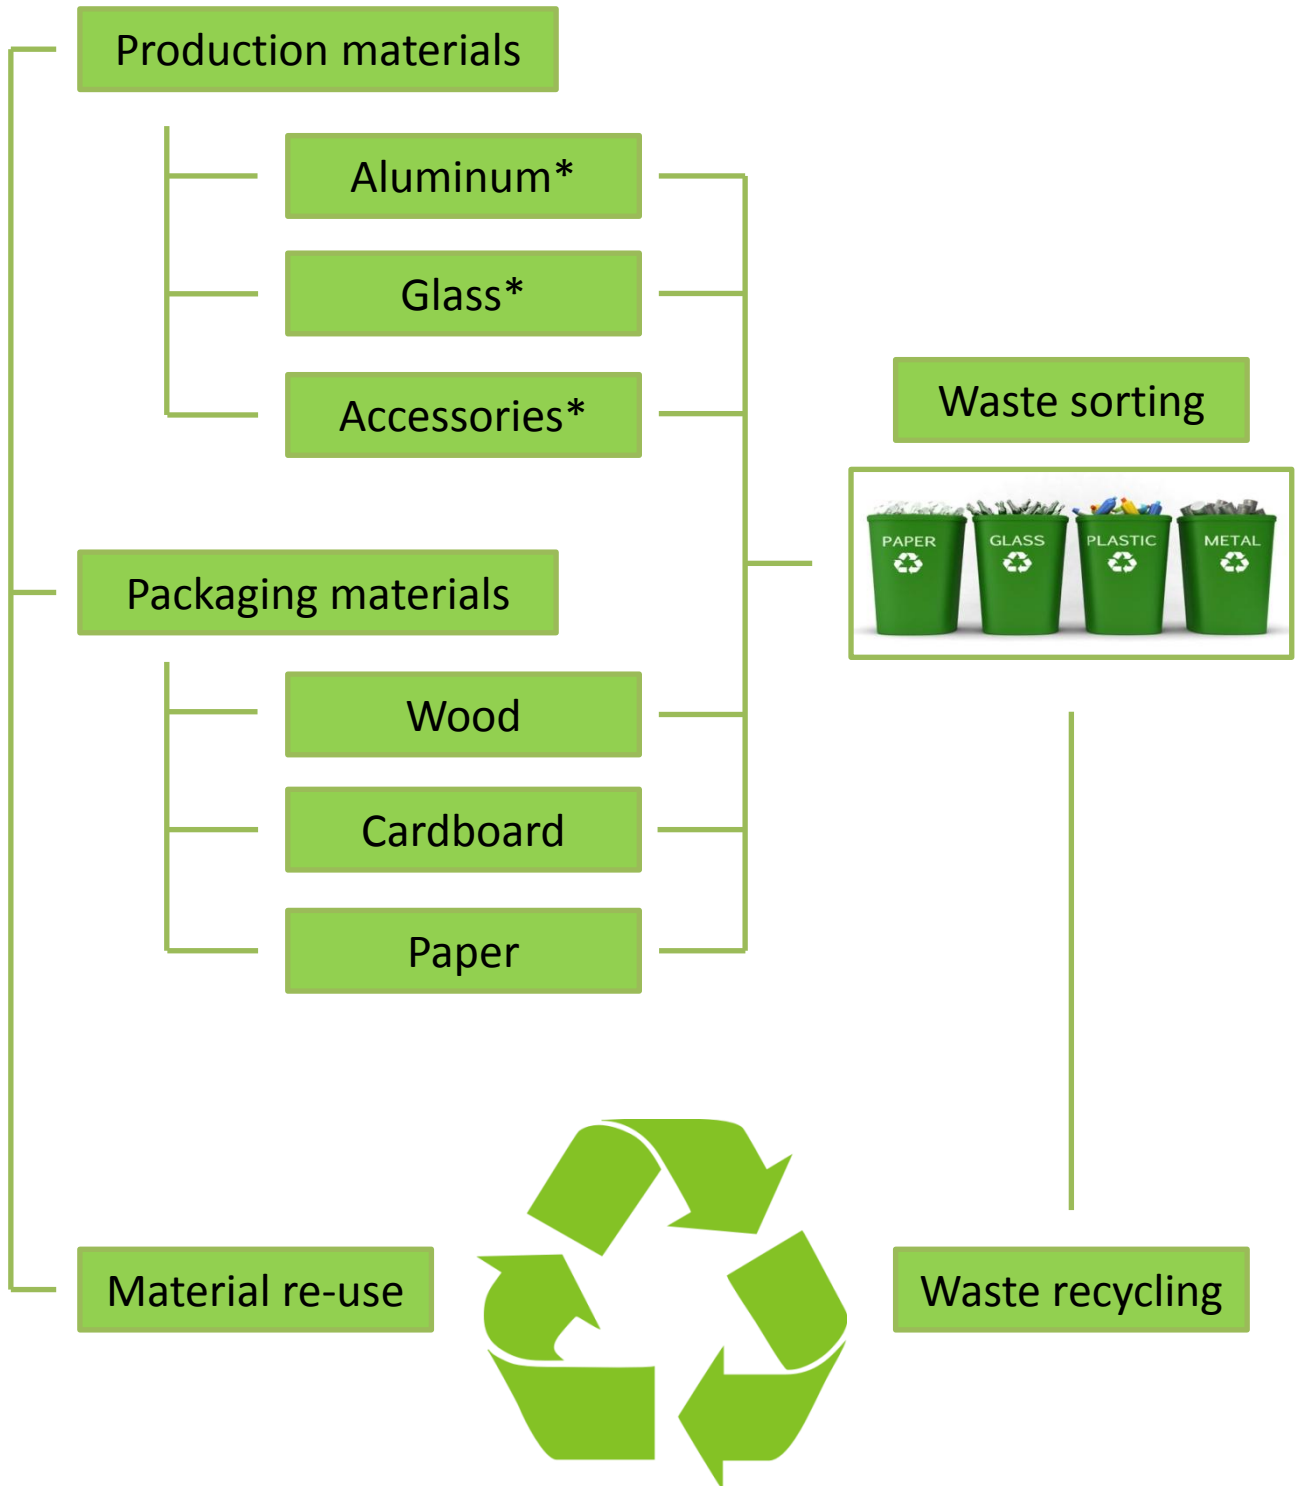

Waste management plan

*-Using a special software allows to optimize the use of production materials, resulting the reduce of production expenses and quantities of disposed waste